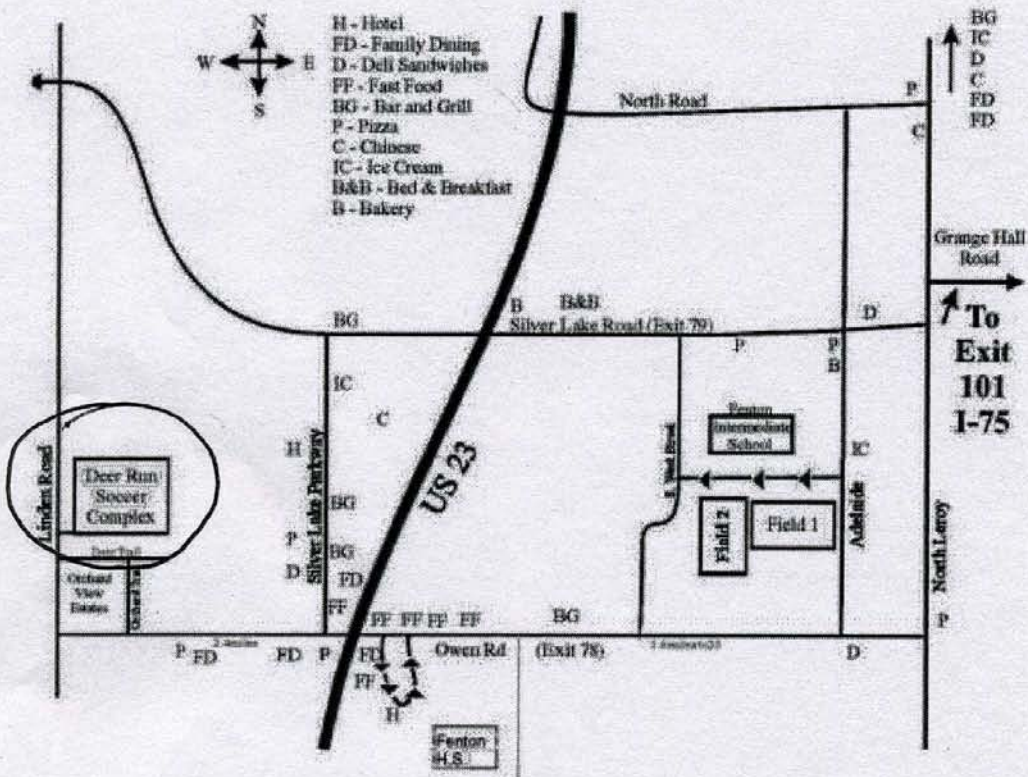

TRI-COUNTY SOCCER

5/8/2010 1:00