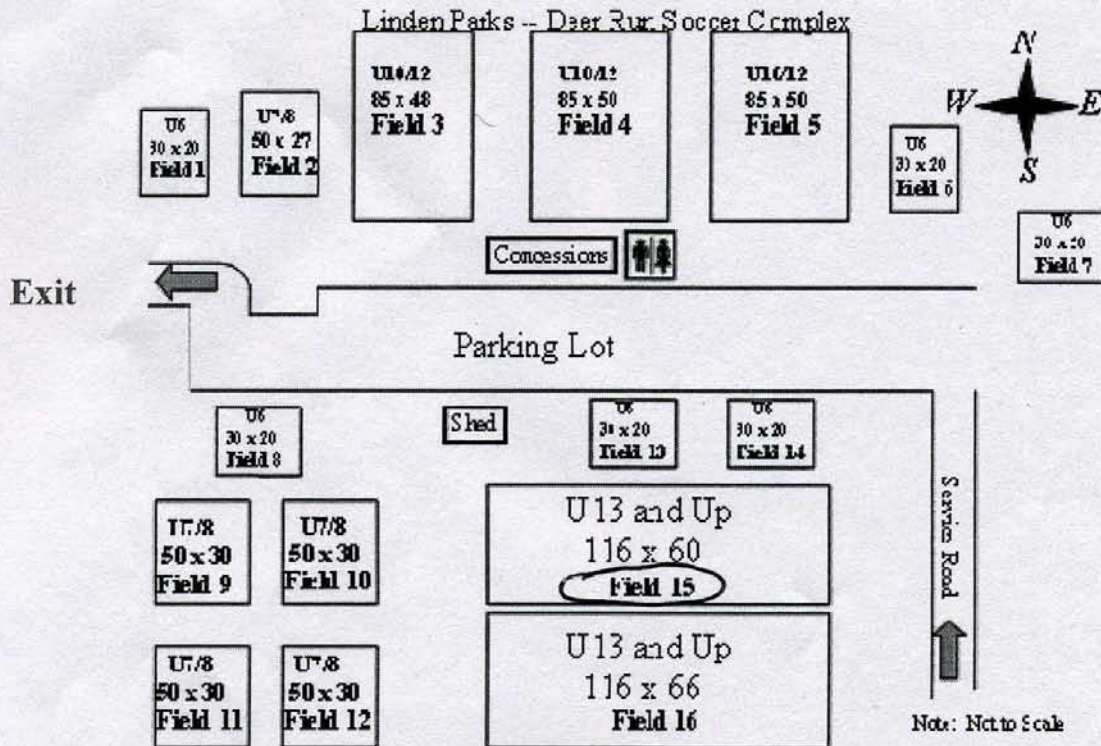

TRI-COUNTY SOCCER

FIELD MAP

NO ANIMALS ALLOWED

Entrance

5/8/2010 1:00

DEER RUN SOCCER COMPLEX

16021 LINDEN ROAD

LINDEN, MI 48451