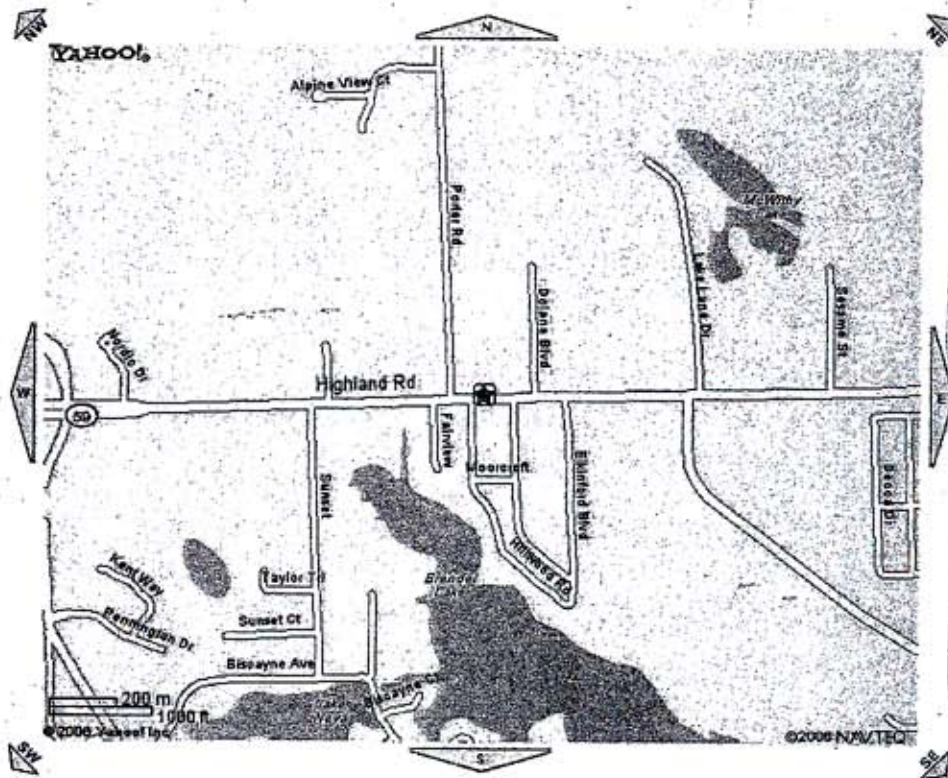

LAKES AREA YOUTH SOCCER LEAGUE - FALL 2006

HAWLEY PARK

7525 HIGHLAND RD. • WHITE LAKE, MI 48383-2938

KEITH ELEMENTARY

2800 KEITH RD. • WEST BLOOMFIELD, MI 48324-4737