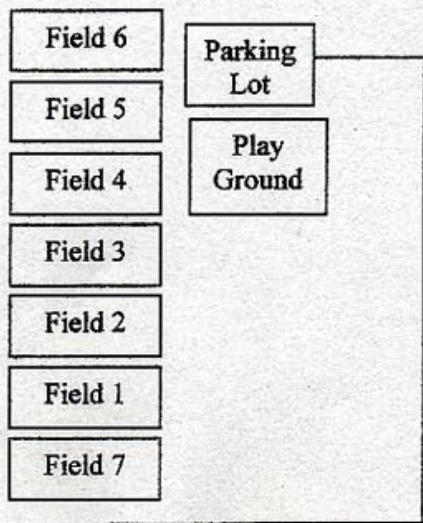

**FALL 2007
LINCOLN SOCCER CLUB
DIRECTIONS TO FORD HERITAGE PARK**

To: Ford Heritage Park
8200 Textile Road
Ypsilanti, MI. 48197

From I-94 take exit 183 and go South on Huron St (Huron turns into Whittaker at Huron River Drive) go approximately 2 miles to Textile Rd. Turn Left (East) approximately 1/2 of a mile to Ford Heritage Park.