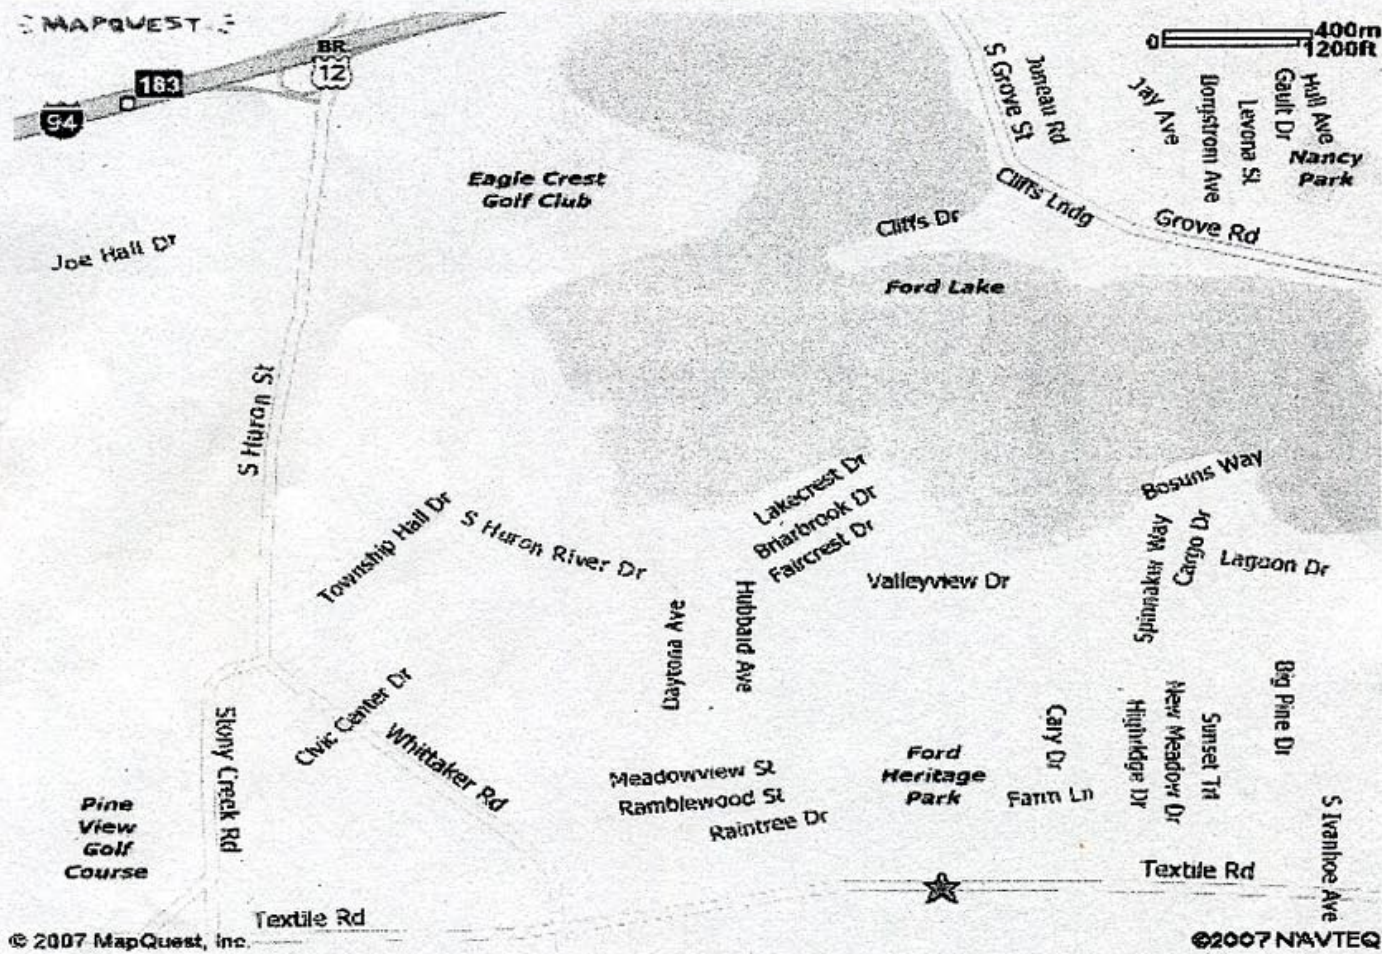

**FALL 2007
LINCOLN SOCCER CLUB
DIRECTIONS TO FORD HERITAGE PARK**

To: Ford Heritage Park
8200 Textile Road
Ypsilanti, MI. 48197

From I-94 take exit 183 and go South on Huron St (Huron turns into Whittaker at Huron River Drive) go approximately 2 miles to Textile Rd. Turn Left (East) approximately 1/2 of a mile to Ford Heritage Park.

Textile Road