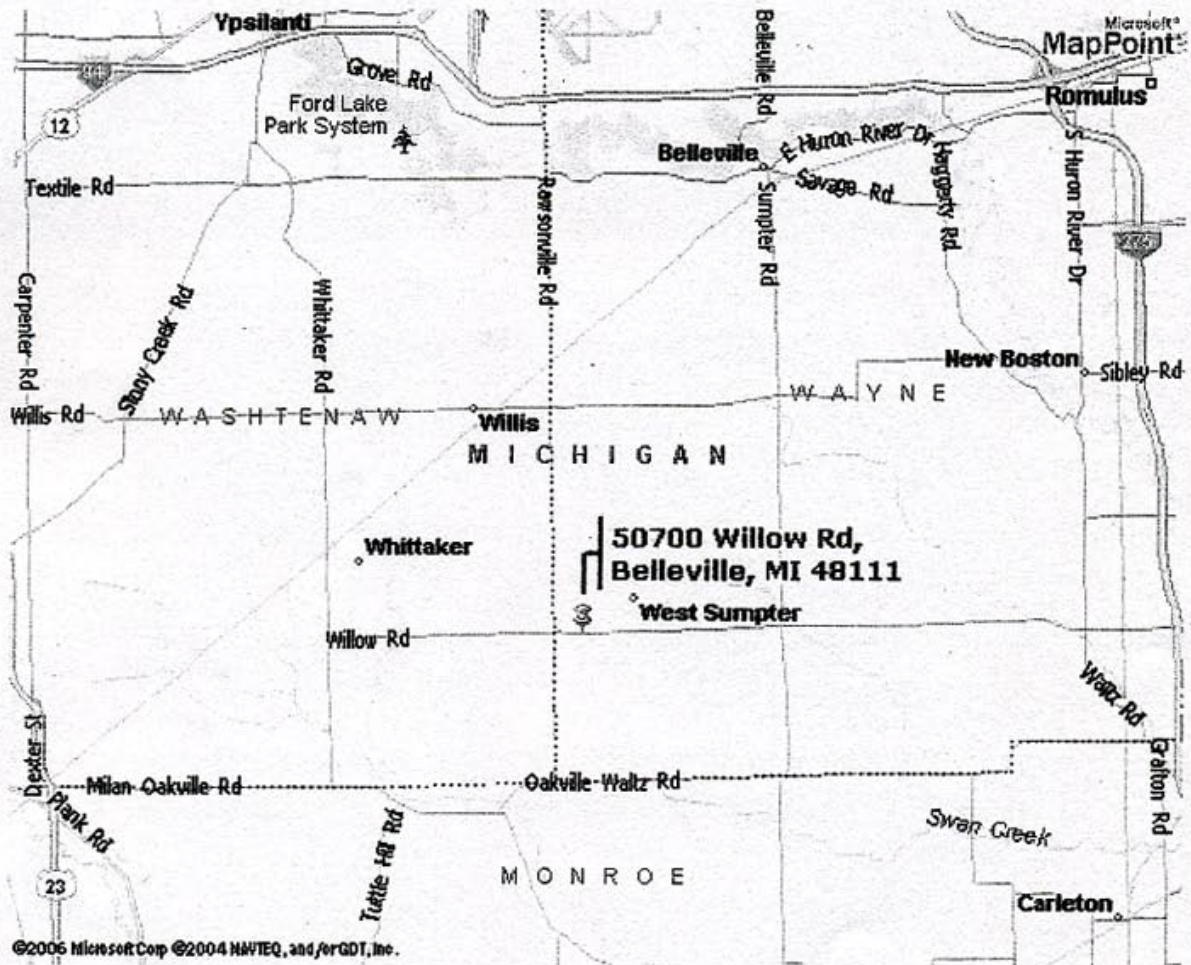

**FALL 2007
LINCOLN SOCCER CLUB
DIRECTIONS TO BESSIE HOFFMAN**

To: Bessie Hoffman School
50700 Willow Road
Belleville, MI. 48111

From I-94 take exit 187 and go South on Rawsonville Rd approximately 7 miles to Willow Rd. Turn Left (East) approximately 1/3 of a mile to Bessie Hoffman Elementary.