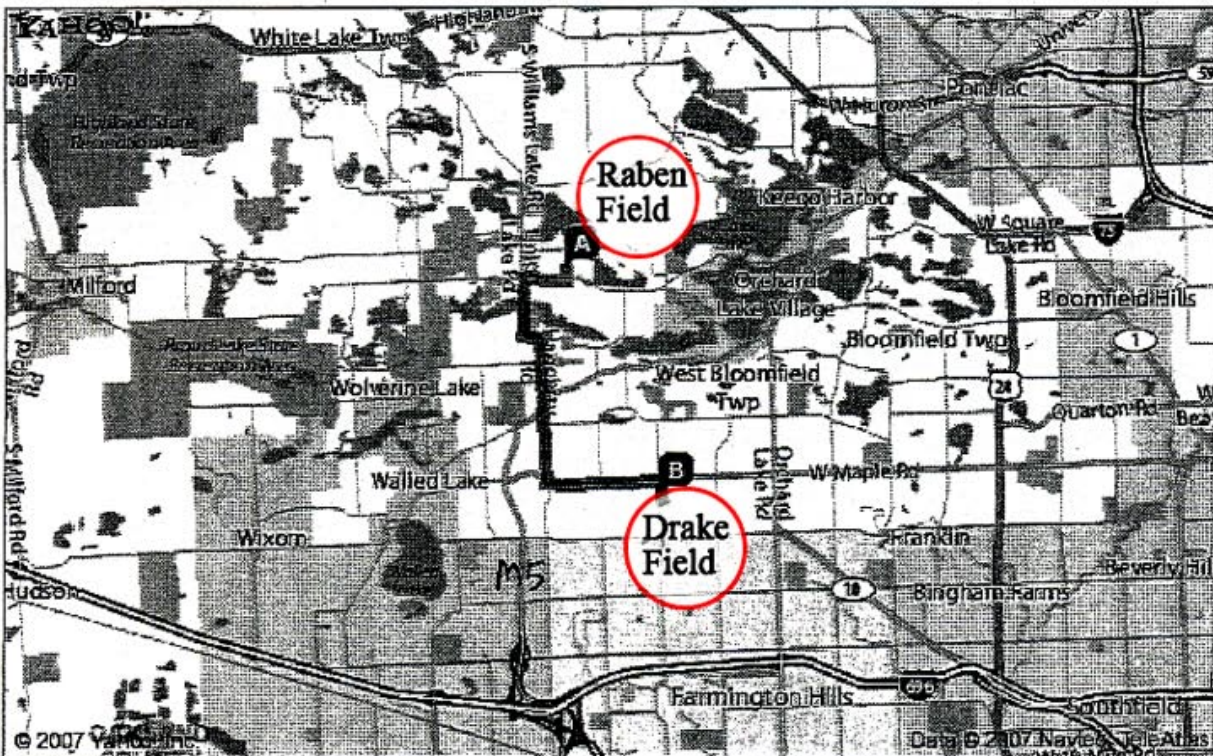

Lakes

Directions to WEST BLOOMFIELD, MI

Summary and Notes

START **A** Keith Elementary School (248) 956-3700

Raben
2800 Keith Rd, WEST BLOOMFIELD, MI

FINISH **B** West Bloomfield Township Parks (248) 592-9142

Drake
6801 Drake Rd, WEST BLOOMFIELD, MI

Total Distance: 7 miles, Total Time: 12 mins (approx.)

When using any driving directions or map, it's a good idea to do a reality check and make sure the road still exists, watch out for construction, and follow all traffic safety precautions. This is only to be used as an aid in planning.

Raben Field at Keith Sports Park

From the South, take M5 north to Pontiac Trail.

East to Haggery

North to Richardson

West to Union Lake Road

North to Commerce

East to Keith and North to Willow

Drake Sports Park

From the south, take M5 north to 4 Mile Rd

East to Drake Rd

North to park on your east side.