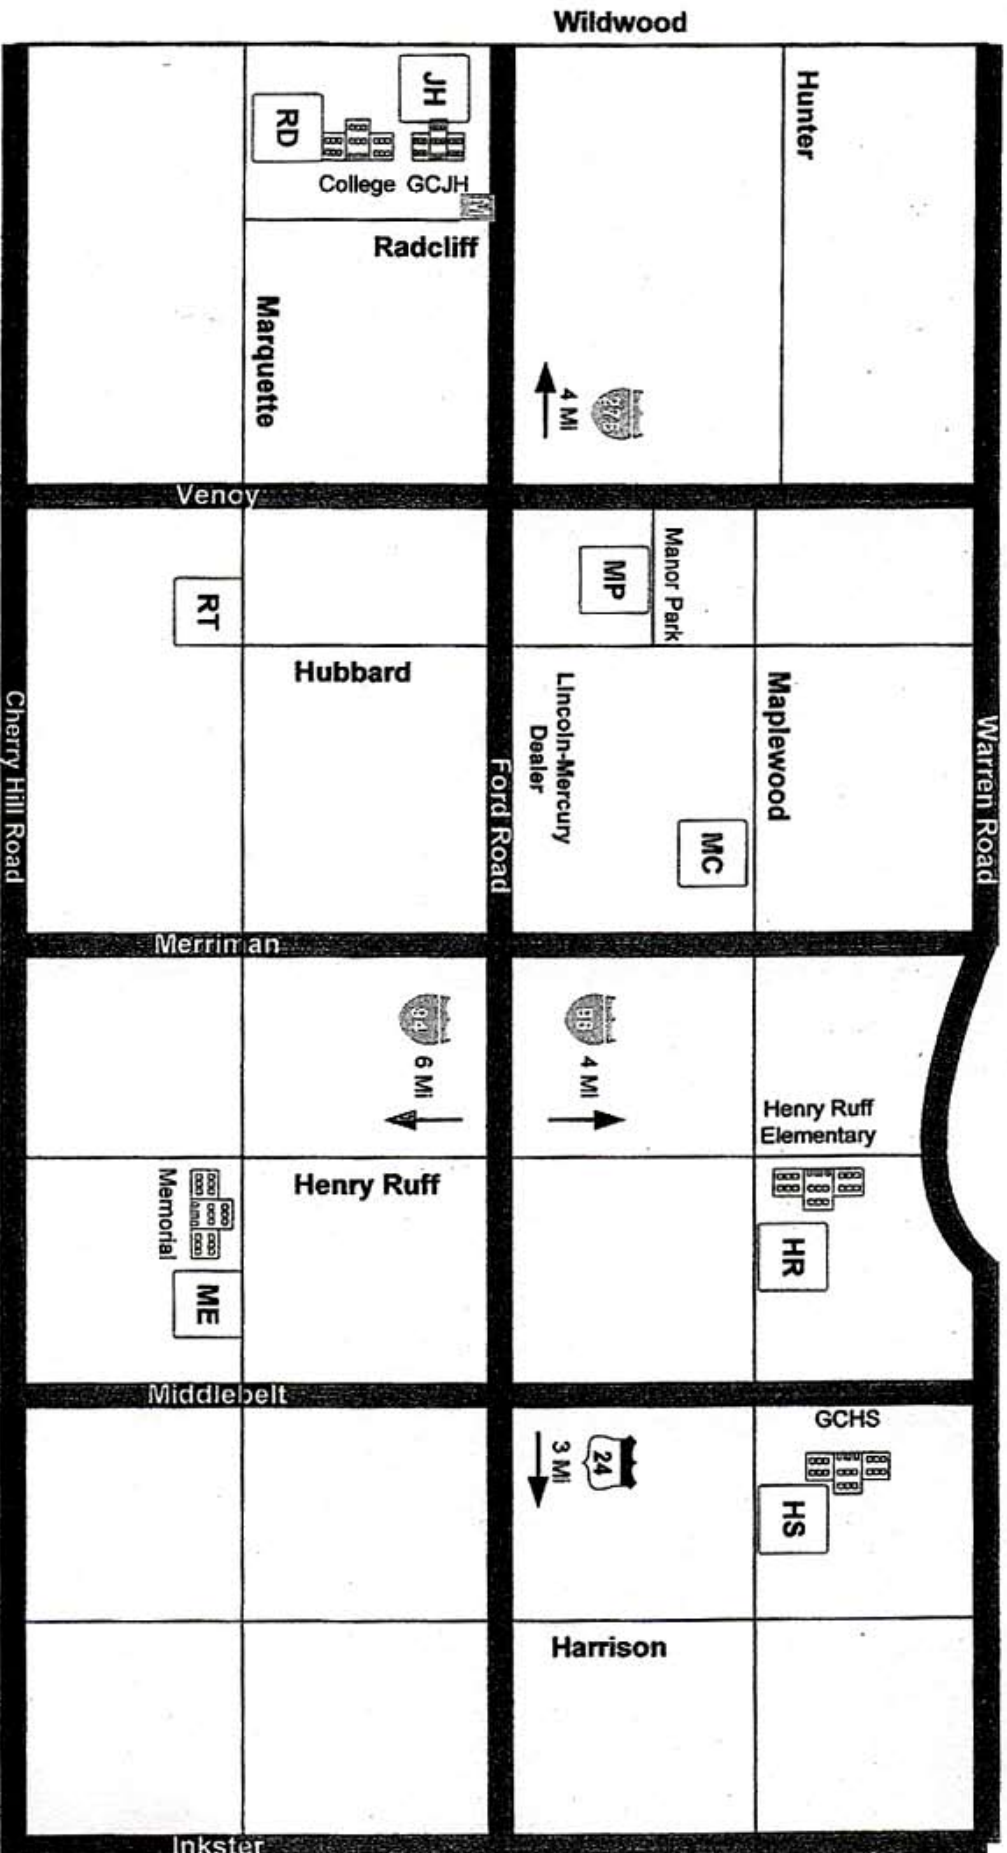

Garden City Soccer Fields

RD
Radcliff

JH
Junior High

MP
Manor Park

RT
Rotary Park

MC
Maplewood Center

ME
Memorial

HR
Henry Ruff