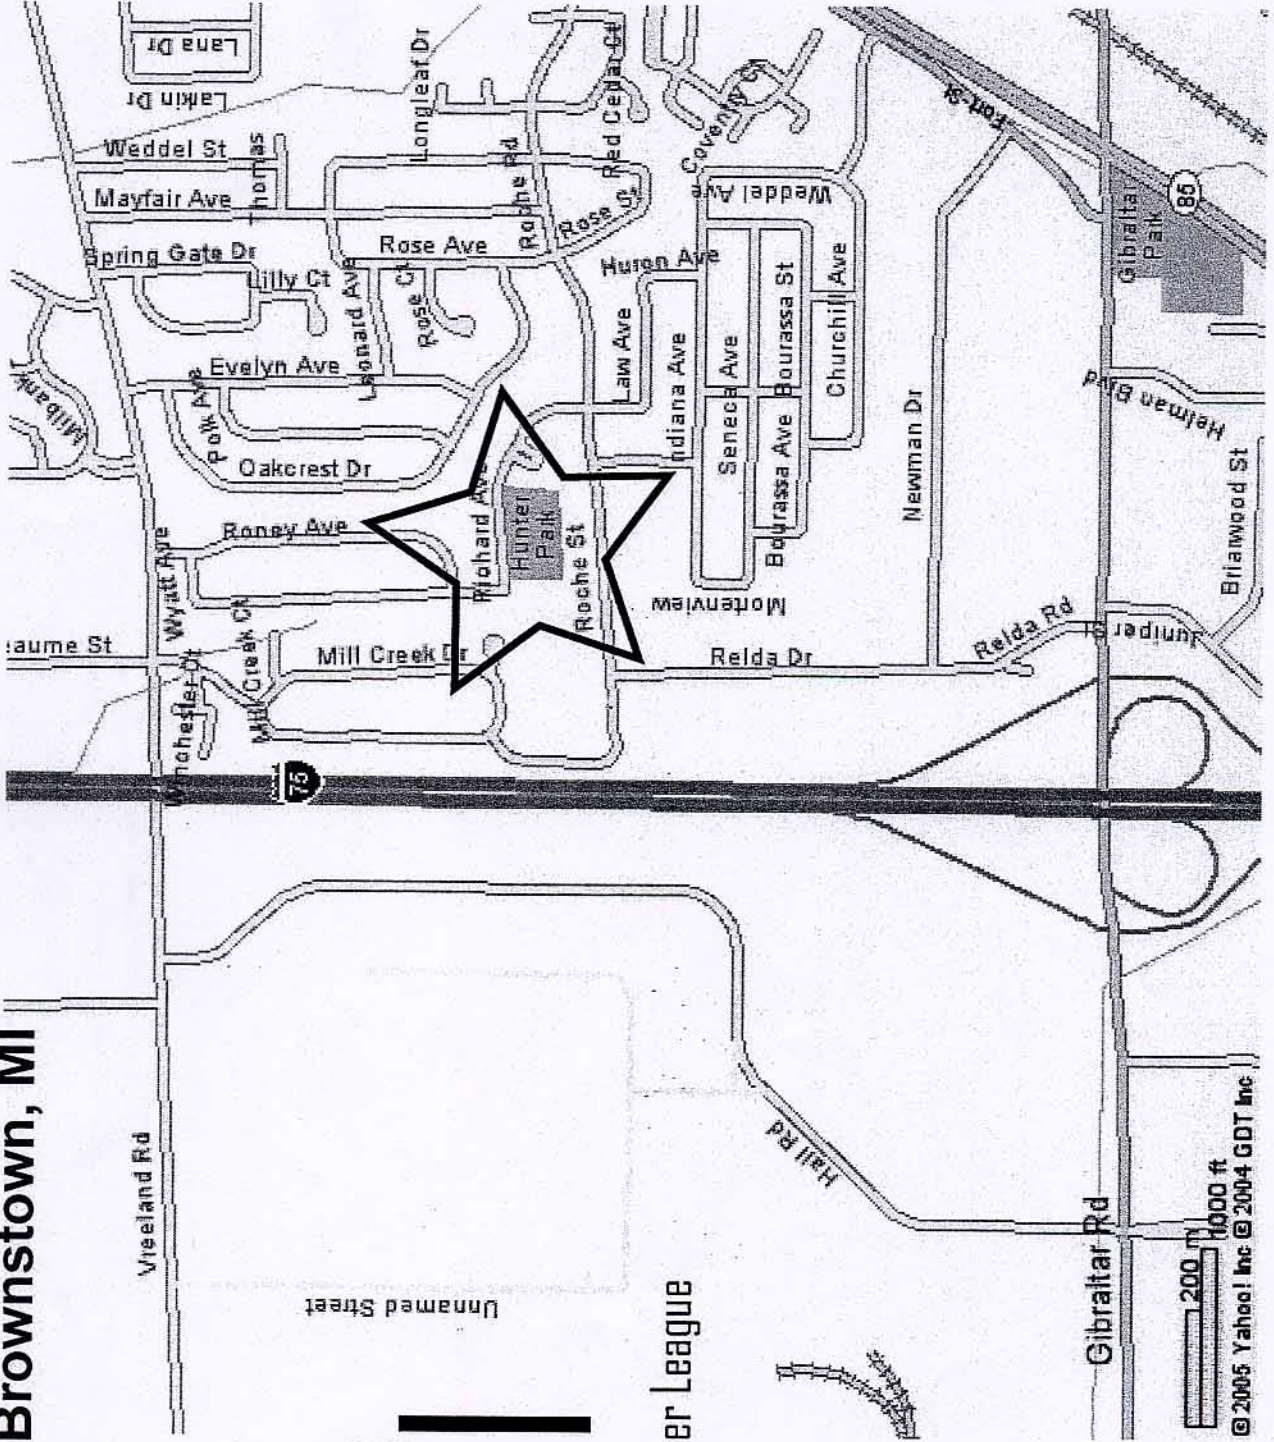

Downriver Hunter Elementary U11 (U12 backup) Playing Field

21320 Roche, Brownstown, MI

Downriver Youth Soccer League

For more information:
www.dysl.net

200 ft
1000 ft
© 2005 Yahoo! Inc © 2004 GDT Inc