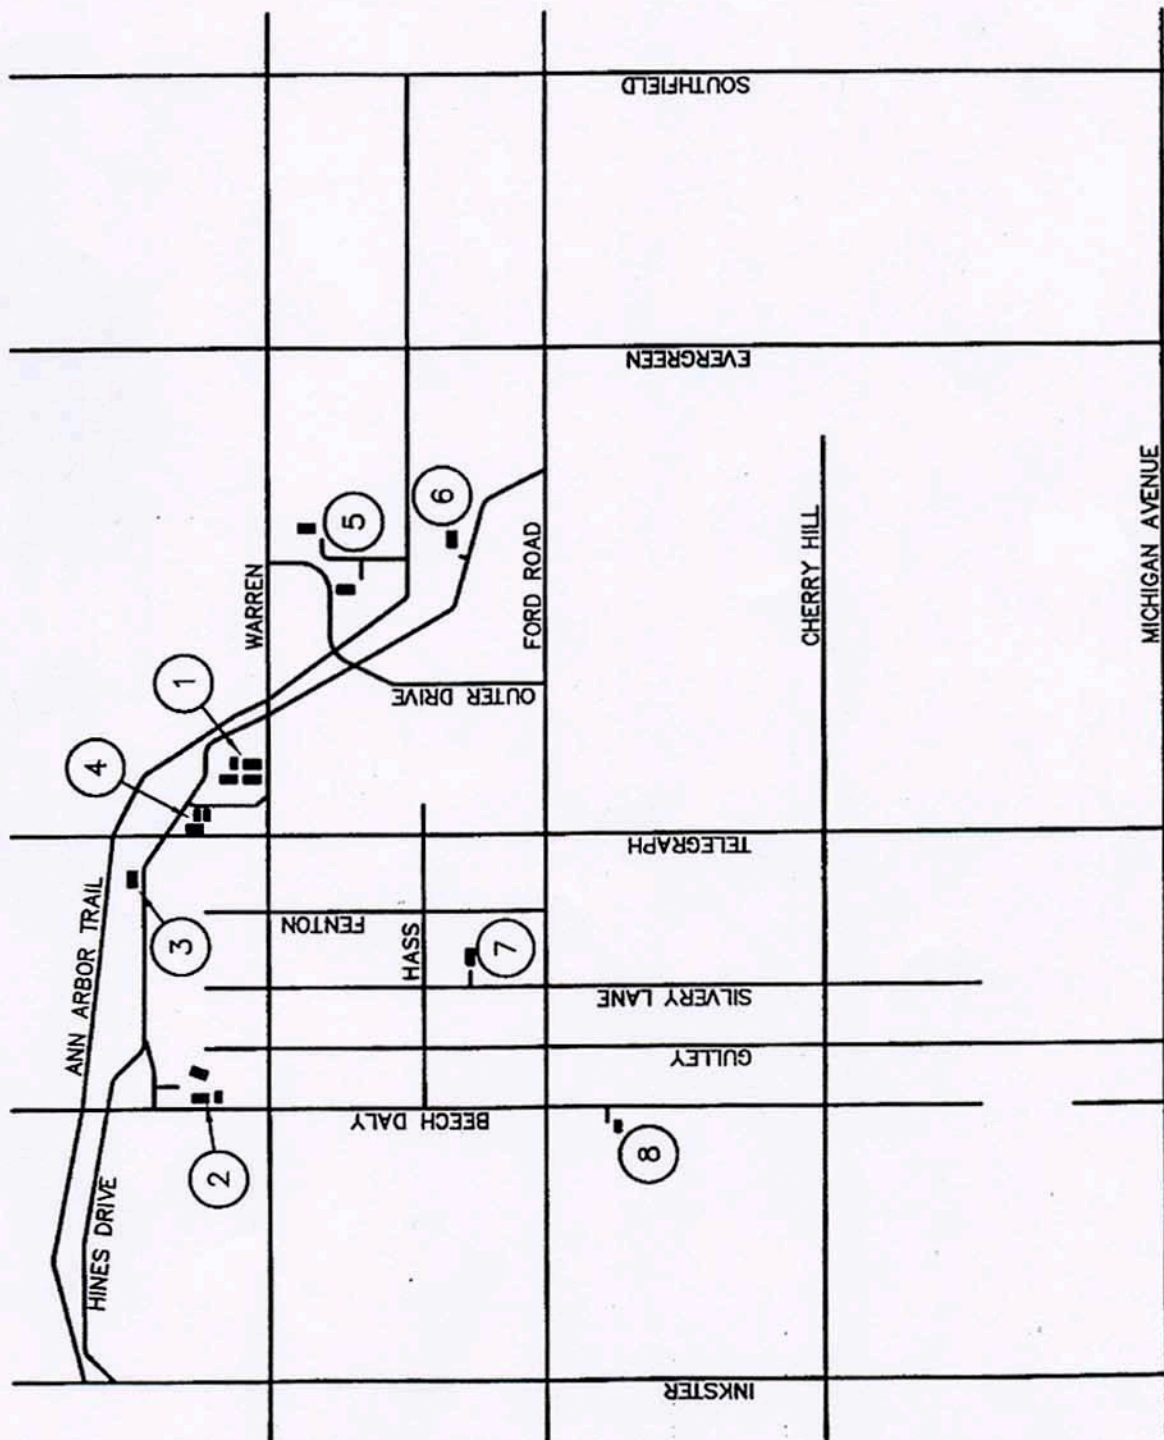

DEARBORN HEIGHTS SOCCER CLUB

FIELD LOCATIONS

WARRENDALE

WALLACEVILLE

PARR

BOY SCOUT SHELTER

PARKLAND D.H.
(DEARBORN HEIGHTS)

PARKLAND W.C.
(WAYNE COUNTY)

MUNICIPAL

CANFIELD

1

2

3

4

5

6