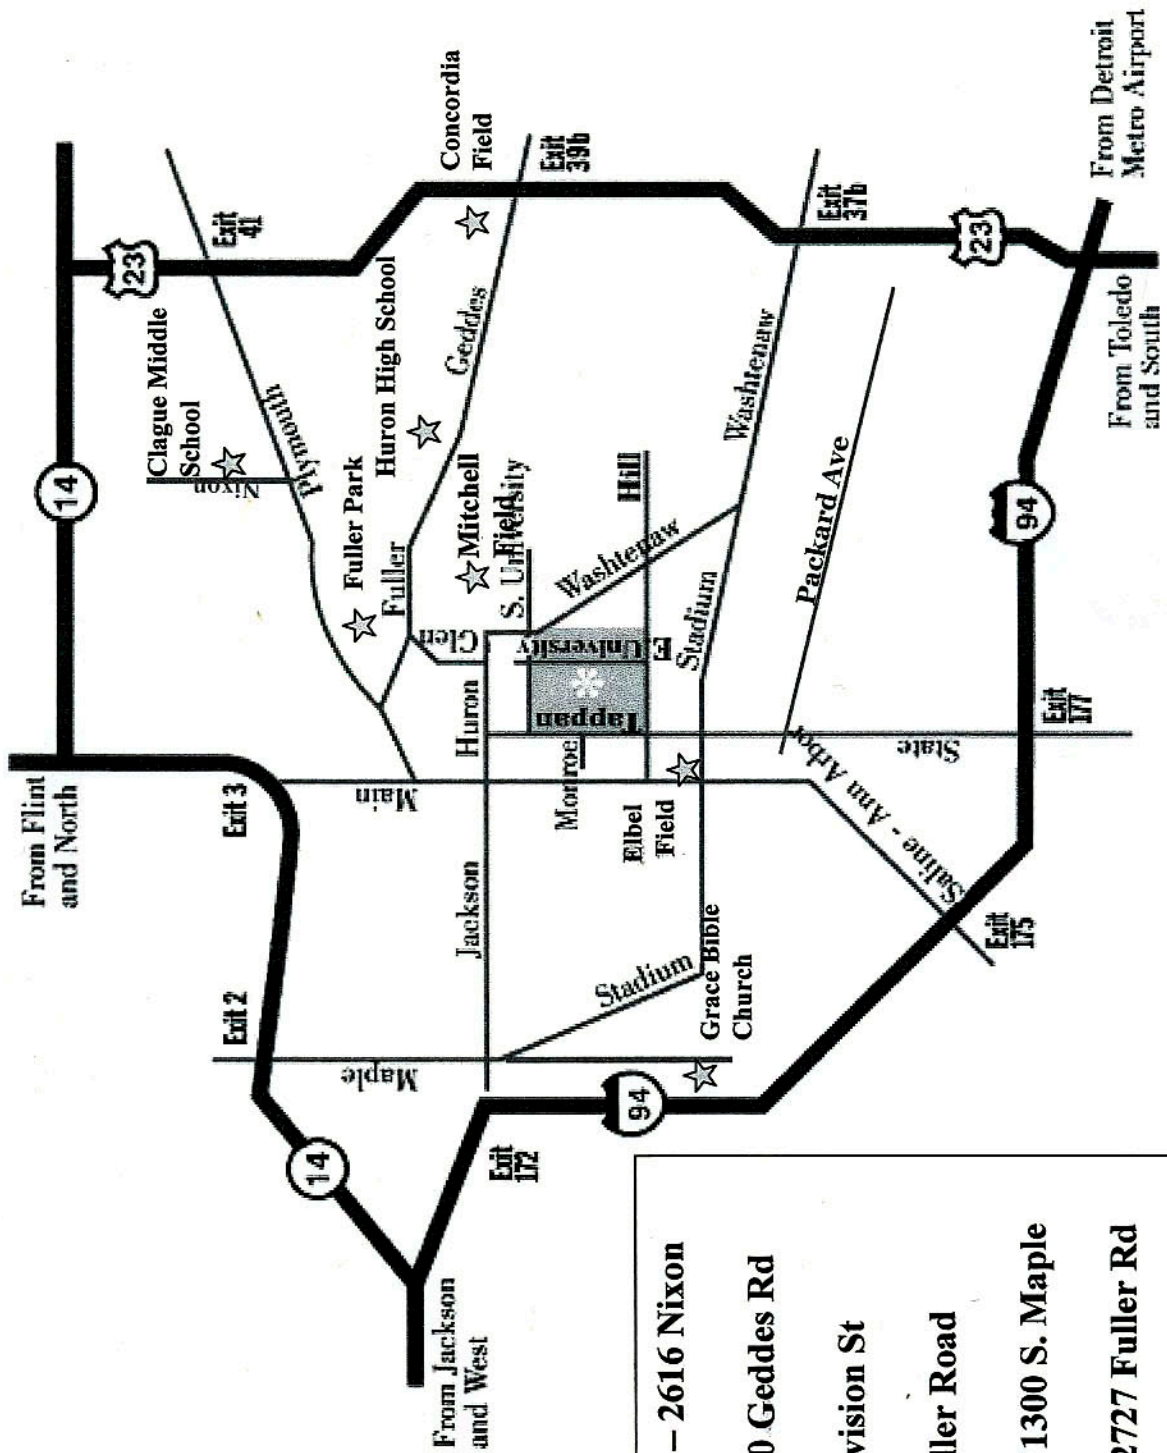

Ann Arbor United Soccer Club

- Clague Middle School – 2616 Nixon**
- Concordia Field – 4090 Geddes Rd**
- Elbel Field – 938 S. Division St**
- Fuller Park – 1519 Fuller Road**
- Grace Bible Church – 1300 S. Maple**
- Huron High School – 2727 Fuller Rd**
- Mitchell Field – 1900 Fuller Rd**